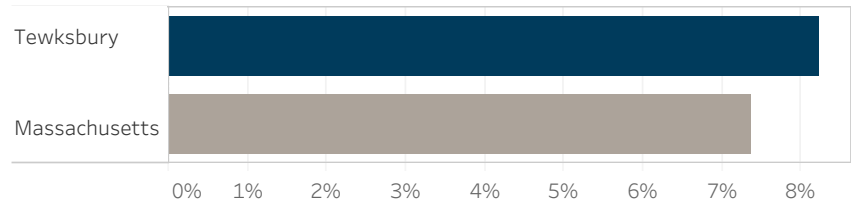

Massachusetts Municipal Summaries

Decennial Census P.L. 94-171 Redistricting Data

Page 2: This page summarizes city and town demographic changes from 2010 to 2020 in comparison to the state.

Select Municipality

Tewksbury

Tewksbury, MA

The population of **Tewksbury** increased by **2,381** persons, or **8.2%**, from 2010 to 2020. Comparatively, **Massachusetts** increased by **7.4%** (**482,288** persons).

Percent Change in Total Population, 2010-2020