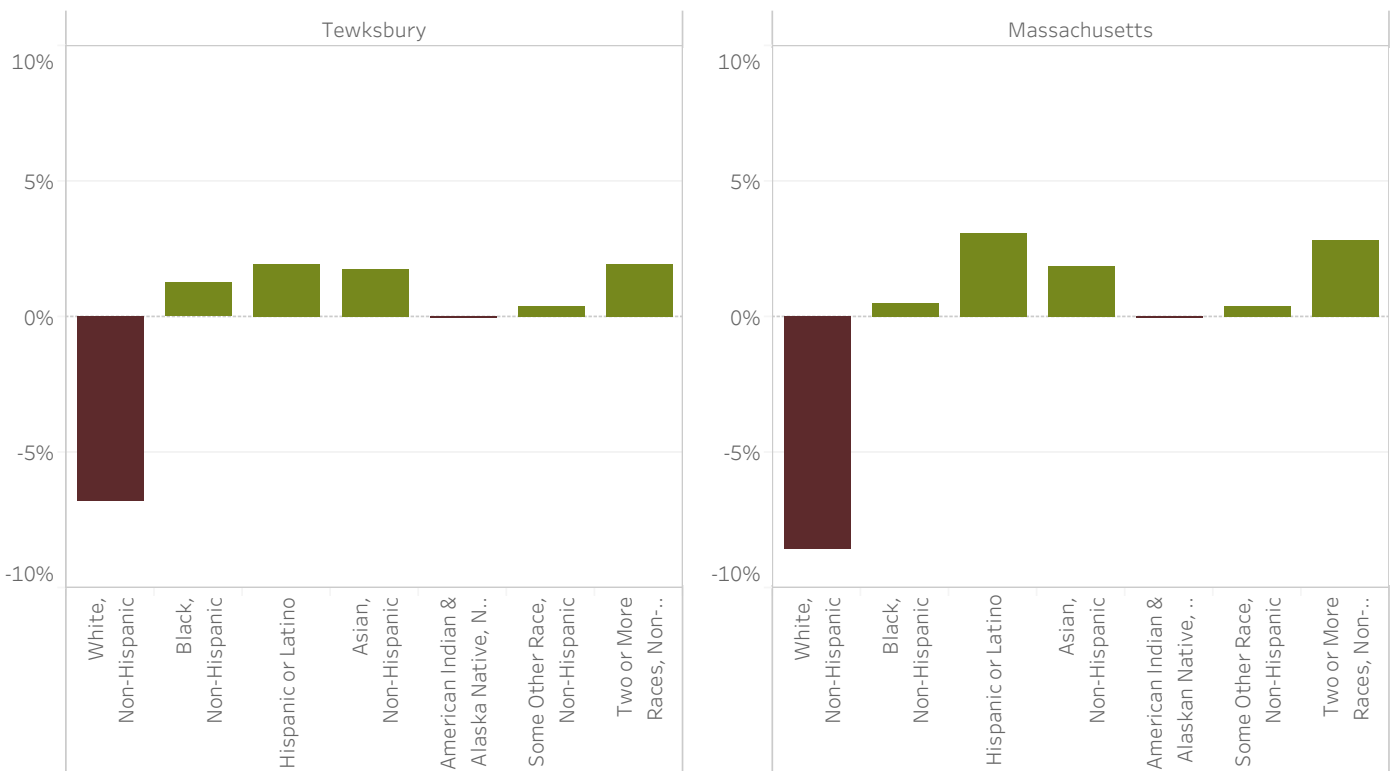

Select Municipality

Tewksbury

Tewksbury, MA

The population of **Tewksbury** increased by **2,381** persons, or **8.2%**, from 2010 to 2020. Comparatively, **Massachusetts** increased by **7.4%** (**482,288** persons).

Percent Change in Total Population, 2010-2020

Percentage Point Change in Population Share by Race and Ethnicity, 2010-2020

Percent Change in Total Housing Units, 2010-2020

The housing stock of **Tewksbury** increased by **1,291** units, or **11.9%**, from 2010 to 2020. **Massachusetts** housing increased by **6.8%** (**190,283** units) during this period.